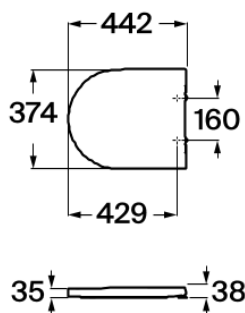

INSPIRA

Round - Soft-closing WC seat and cover

DIMENSIONS

Length 442 mm
 Width 374 mm
 Height 38 mm

COLOURS AND FINISHES

00 White

TECHNICAL DRAWINGS

FEATURES

Soft-closing WC seat and cover.

Ceramics bowl width (mm): 370

EasyFix

Hinges material: Chromed brass

Length between the centers of bolts holes (mm): 160

Length from the centers of the bolts holes to the front of the

bowl (mm): 426

Quick release

Shape: Round

Suitable for: Toilet

Supralit®

Antibacterial material

EasyClean®

SoftClose system